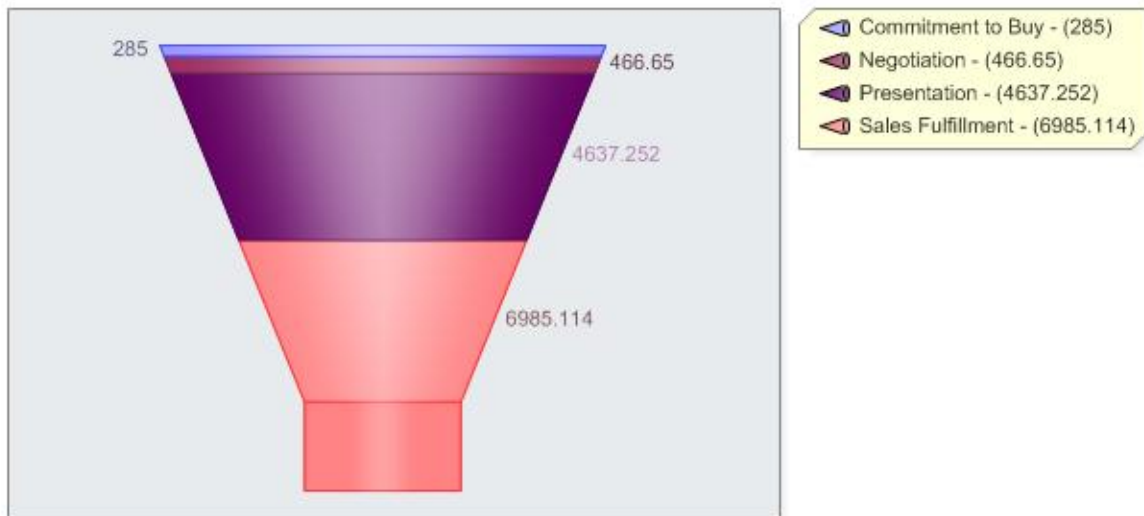

Graphs
 Opportunity Bar Graph
 Estimated Close Date: From Today - To Next 30 Days

Opportunity Funnel Graph
 Estimated Close Date: From Today - To Next 30 Days

Opportunity Donut Graph Estimated Close Date: From Today - To Next 30 Days

Opportunity Pie Graph Estimated Close Date: From Today - To Next 30 Days