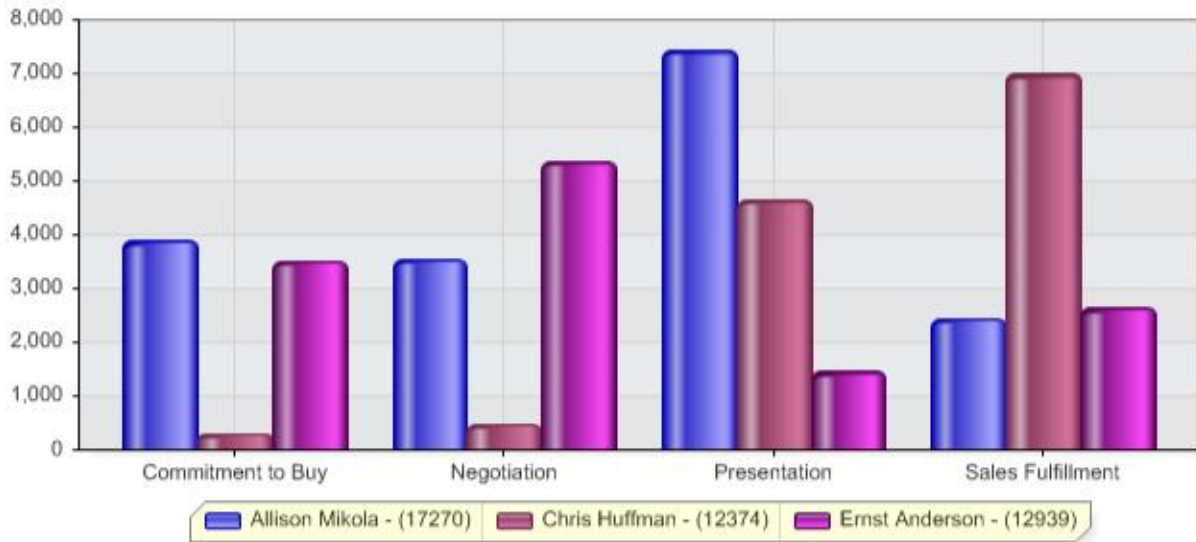

Graphs
 Opportunity Bar Graph
 Estimated Close Date: From Today - To Next 30 Days

Opportunity Funnel Graph
 Estimated Close Date: From Today - To Next 30 Days

Opportunity Donut Graph Estimated Close Date: From Today - To Next 30 Days

Opportunity Pie Graph Estimated Close Date: From Today - To Next 30 Days