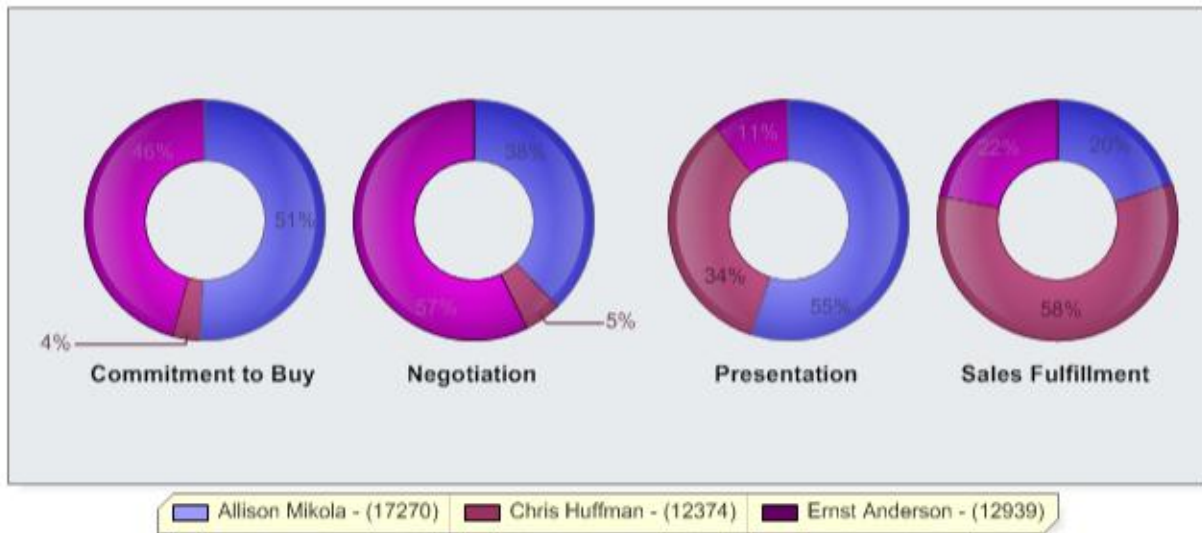

Graphs
 Opportunity Bar Graph
 Estimated Close Date: From Today - To Next 30 Days

Opportunity Funnel Graph
 Estimated Close Date: From Today - To Next 30 Days

Opportunity Donut Graph Estimated Close Date: From Today - To Next 30 Days

Opportunity Pie Graph Estimated Close Date: From Today - To Next 30 Days